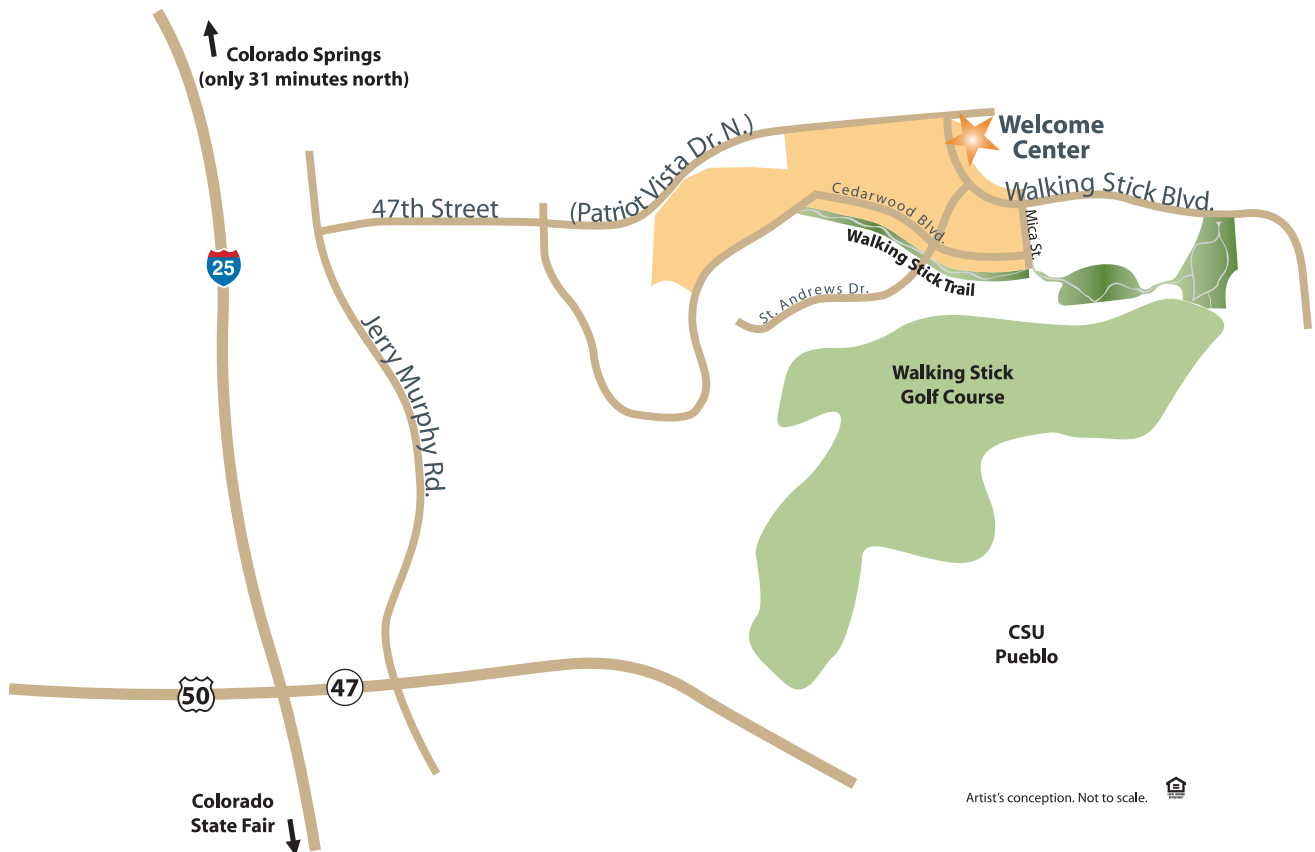

WALKING STICK VISTA

THIS IS THE START OF SOMETHING GOOD!

FINEST MASTER PLANNED COMMUNITY IN COLORADO

TO VISIT

- I-25 Exit 101 East To Jerry Murphy Road
 - North on JMR, 1 Mile to 47th St.
 - East on 47 St., 1 Mile to POH
- Call (719) 542-2461

Landscaped Trail Systems & Beautiful Parks!

www.walkingstickvista.com