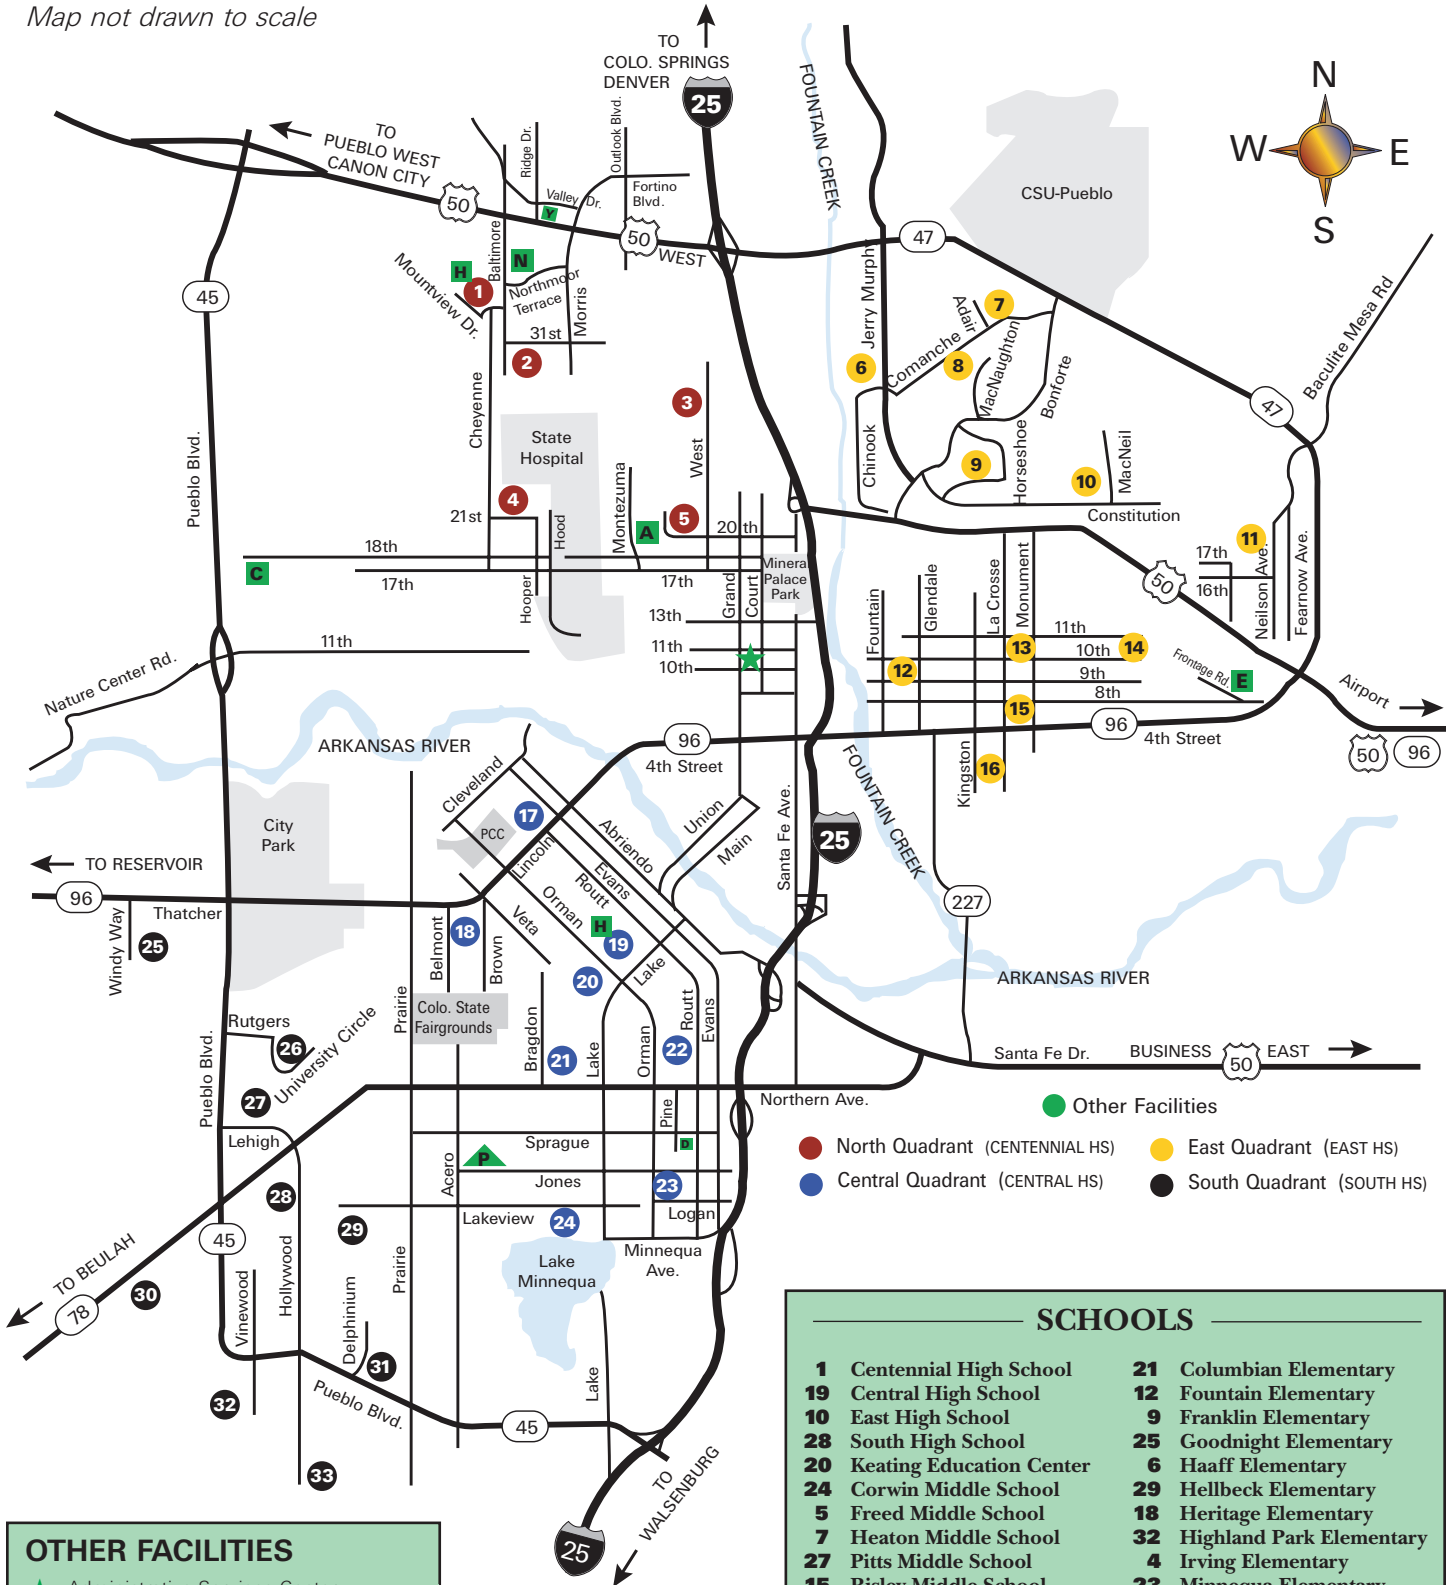

Schools and Facilities

as of August 1, 2007

PUEBLO CITY SCHOOLS
PUEBLO, COLORADO

Map not drawn to scale

OTHER FACILITIES

- ★ Administrative Services Center
- D Community Transition House
- ② Pueblo City Schools Gym
- B Dutch Clark Stadium
- H Health Academy (Centennial HS, Central HS)
- A Nutrition Services Center
- A District Service Center & Data Center
- P Pueblo School for Arts & Sciences
- Y Youth and Family Academy (YFA) (Keating Education Center)
- C Cesar Chavez Academy (CCA)
- C Dolores Huerta Preparatory High School (DHPHS)
- E East Side Child Care (Preschool)
- N Northmoor Preschool

Other Facilities

- North Quadrant (CENTENNIAL HS)
- Central Quadrant (CENTRAL HS)
- East Quadrant (EAST HS)
- South Quadrant (SOUTH HS)

SCHOOLS

- | | |
|------------------------------|-----------------------------|
| 1 Centennial High School | 21 Columbian Elementary |
| 19 Central High School | 12 Fountain Elementary |
| 10 East High School | 9 Franklin Elementary |
| 28 South High School | 25 Goodnight Elementary |
| 20 Keating Education Center | 6 Haaff Elementary |
| 24 Corwin Middle School | 29 Hellbeck Elementary |
| 5 Freed Middle School | 18 Heritage Elementary |
| 7 Heaton Middle School | 32 Highland Park Elementary |
| 27 Pitts Middle School | 4 Irving Elementary |
| 15 Risley Middle School | 23 Minnequa Elementary |
| 30 Roncalli Middle School | 2 Morton Elementary |
| 11 Baca Elementary | 13 Park View Elementary |
| 8 Belmont Elementary | 3 Somerlid Elementary |
| 22 Bessemer Academy | 33 South Park Elementary |
| 31 Beulah Heights Elementary | 14 Spann School |
| 16 Bradford Elementary | 26 Sunset Park Elementary |
| 17 Carlile Elementary | |